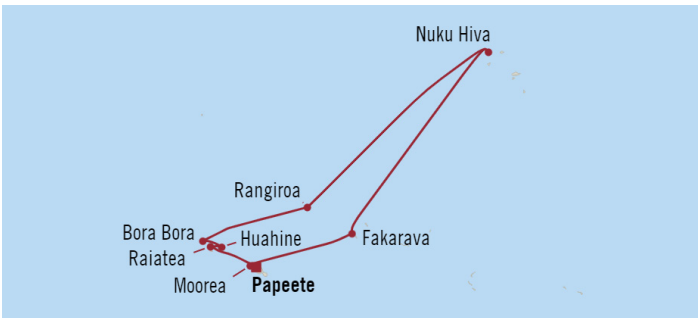

Tabitian Legends
PAPEETE TO PAPEETE
10 Days | 15 Feb 2025 | *Nautica*

CATEGORIES AND *simply* MORE FARES PER GUEST FROM*

VERANDA NZ$8,951	CONCIERGE NZ$9,299	PENTHOUSE NZ$11,917

US$600 simply MORE SHORE EXCURSION CREDIT