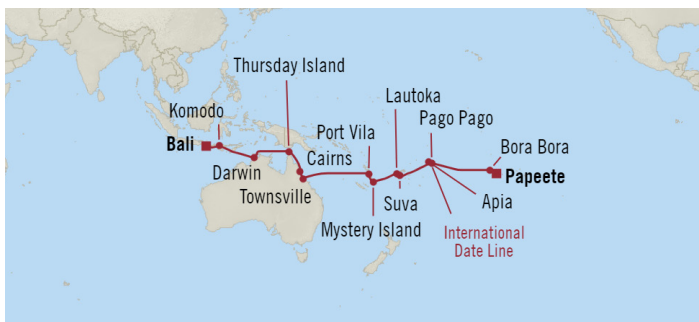

Outback & Island Pearls
BALI TO PAPEETE
25 Days | 23 Jun 2025 | *Regatta*

CATEGORIES AND *simply* MORE FARES PER GUEST FROM*

DELUXE NZ$13,277	VERANDA NZ$17,068	CONCIERGE NZ$18,054

US$1,200 *simply* MORE SHORE EXCURSION CREDIT