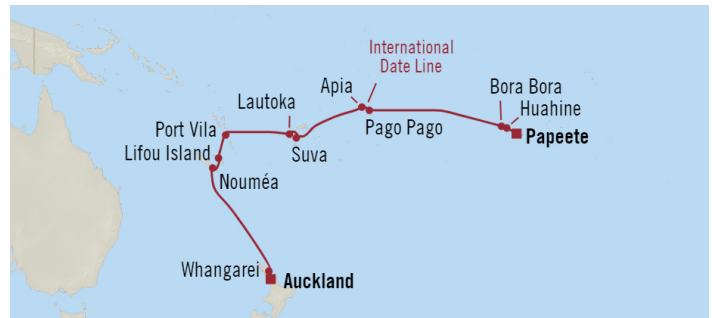

US\$600 simply MORE SHORE EXCURSION CREDIT

Tabitian Legends
PAPEETE TO PAPEETE
10 Days | 15 Feb 2025 | *Nautica*

CATEGORIES AND *simply* MORE FARES PER GUEST FROM*

VERANDA NZ\$8,951	CONCIERGE NZ\$9,299	PENTHOUSE NZ\$11,917
-----------------------------	-------------------------------	--------------------------------

US\$600 simply MORE SHORE EXCURSION CREDIT

Indulgent South Pacific
PAPEETE TO AUCKLAND
18 Days | 7 March 2025 | *Nautica*

CATEGORIES AND *simply* MORE FARES PER GUEST FROM*

DELUXE NZ\$10,957	VERANDA NZ\$14,187	CONCIERGE NZ\$14,467
-----------------------------	------------------------------	--------------------------------

US\$800 simply MORE SHORE EXCURSION CREDIT

up to
40% OFF
on select sailings

simply MORE™

LIMITED-TIME OFFER
EXPIRES 27 AUGUST 2024

Down Under To Indonesia
SYDNEY TO SINGAPORE
20 Days | 10 Mar 2025 | *Regatta*