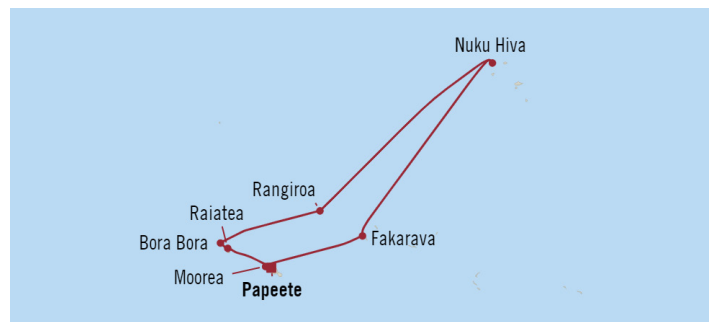

Tahitian Legends
PAPEETE TO PAPEETE
10 Days | 26 Aug 2025 | *Regatta*

CATEGORIES AND *simply* MORE FARES PER GUEST FROM*

VERANDA NZ$7,897	CONCIERGE NZ$8,458	PENTHOUSE NZ$10,370

US$600 *simply* MORE SHORE EXCURSION CREDIT

FOR MORE INFORMATION
CALL **0800 625 691**, VISIT **OCEANIACRUISES.COM**
OR CONTACT YOUR TRAVEL ADVISOR

VIEW VOYAGES