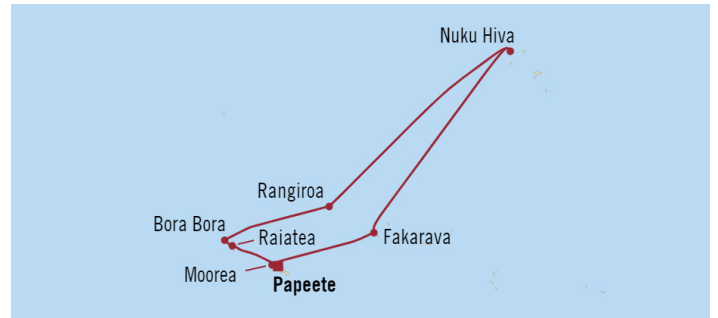

Tabitian Legends
PAPEETE TO PAPEETE
10 Days | 26 Jan 2025 | *Nautica*

CATEGORIES AND *simply* MORE FARES PER GUEST FROM*

DELUXE NZ$6,069	VERANDA CALL	CONCIERGE NZ$9,095

US$600 simply MORE SHORE EXCURSION CREDIT